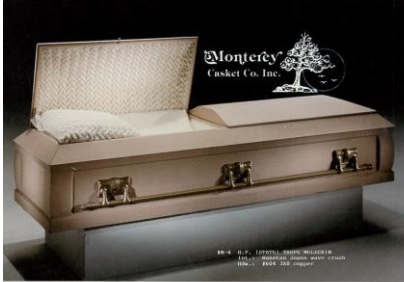

TAUPE – CLOTH-COVERED SOFTWOOD, MOLESKIN DOE TAUPE FINISH – ROSETAN INTERIOR

$895.00