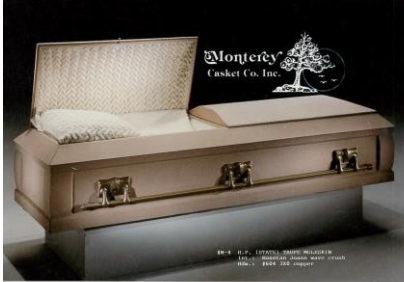

TAUPE – CLOTH-COVERED SOFTWOOD, MOLESKIN DOE TAUPE FINISH – ROSETAN INTERIOR

$795.00