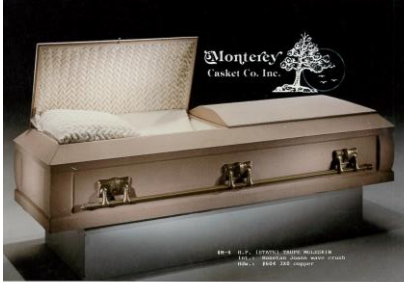

## SPECIALITY SELECTIONS

ELEGANCE – 20 GA STEEL, ORCHID FINISH, PINK CREPE INTERIOR, GASKET CLOSURE, OVERSIZED 28" \$2,195.00

ULTRA – 20 GA STEEL, WHITE FINISH, WHITE CREPE INTERIOR, GASKET CLOSURE, OVERSIZED 28" \$2,195.00

## SPECIALITY SELECTIONS

YOUTH – 20 GA STEEL, WHITE FINISH, WHITE CREPE INTERIOR (5'6" - \$1,595.00) (4'6" - \$1,495.00) (3'6" - \$1,395.00) (2'6" FC - \$1,295.00)

TAUPE – CLOTH-COVERED SOFTWOOD, MOLESKIN DOE TAUPE FINISH – ROSETAN INTERIOR